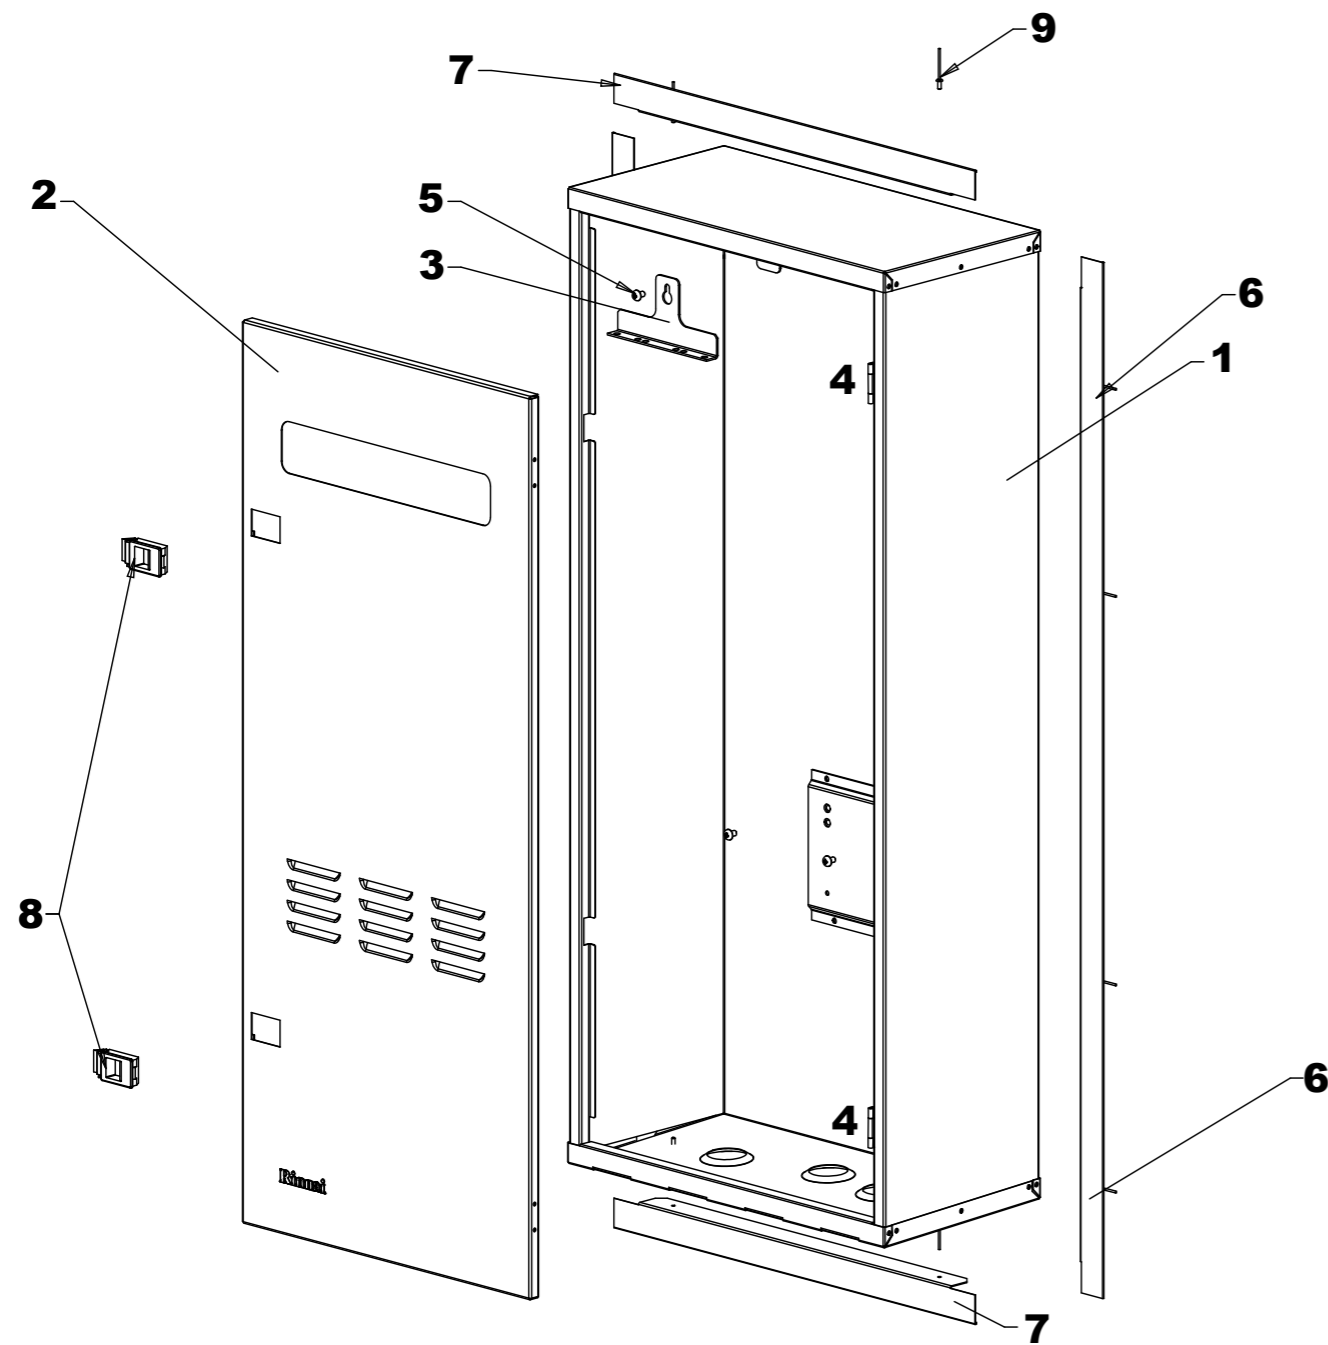

## Recess box R1405 v3 (model 3)

This diagram is provided to assist you to identify parts if replacement is necessary. Contact your place of purchase or the manufacturer to enquire about parts, availability and/or service.  
**Please note:** The spares detailed are for version/model three of the R1405 recess box, manufactured from October 2019.

| Ref. | Description                                    | Qty. | Part No. |
|------|--|------|----------|
| 1    | R1405 body                                     | 1    | -        |
| 2    | R1405 door                                     | 1    | 6113     |
| 3    | INFINITY A-Series top keyhole mounting bracket | 1    | 6102R    |
| 4    | Stainless steel (304) hinges                   | 2    | 6003     |
| 5    | Stainless steel (304) M5x8 screws              | 3    | 9110     |
| 6    | Side trims                                     | 2    | 5991R    |
| 7    | Top and bottom trims                           | 2    | 5992R    |
| 8    | Black snap-lock latches                        | 2    | 9609     |
| 9    | Stainless steel pop rivets                     | 12   | 9309     |